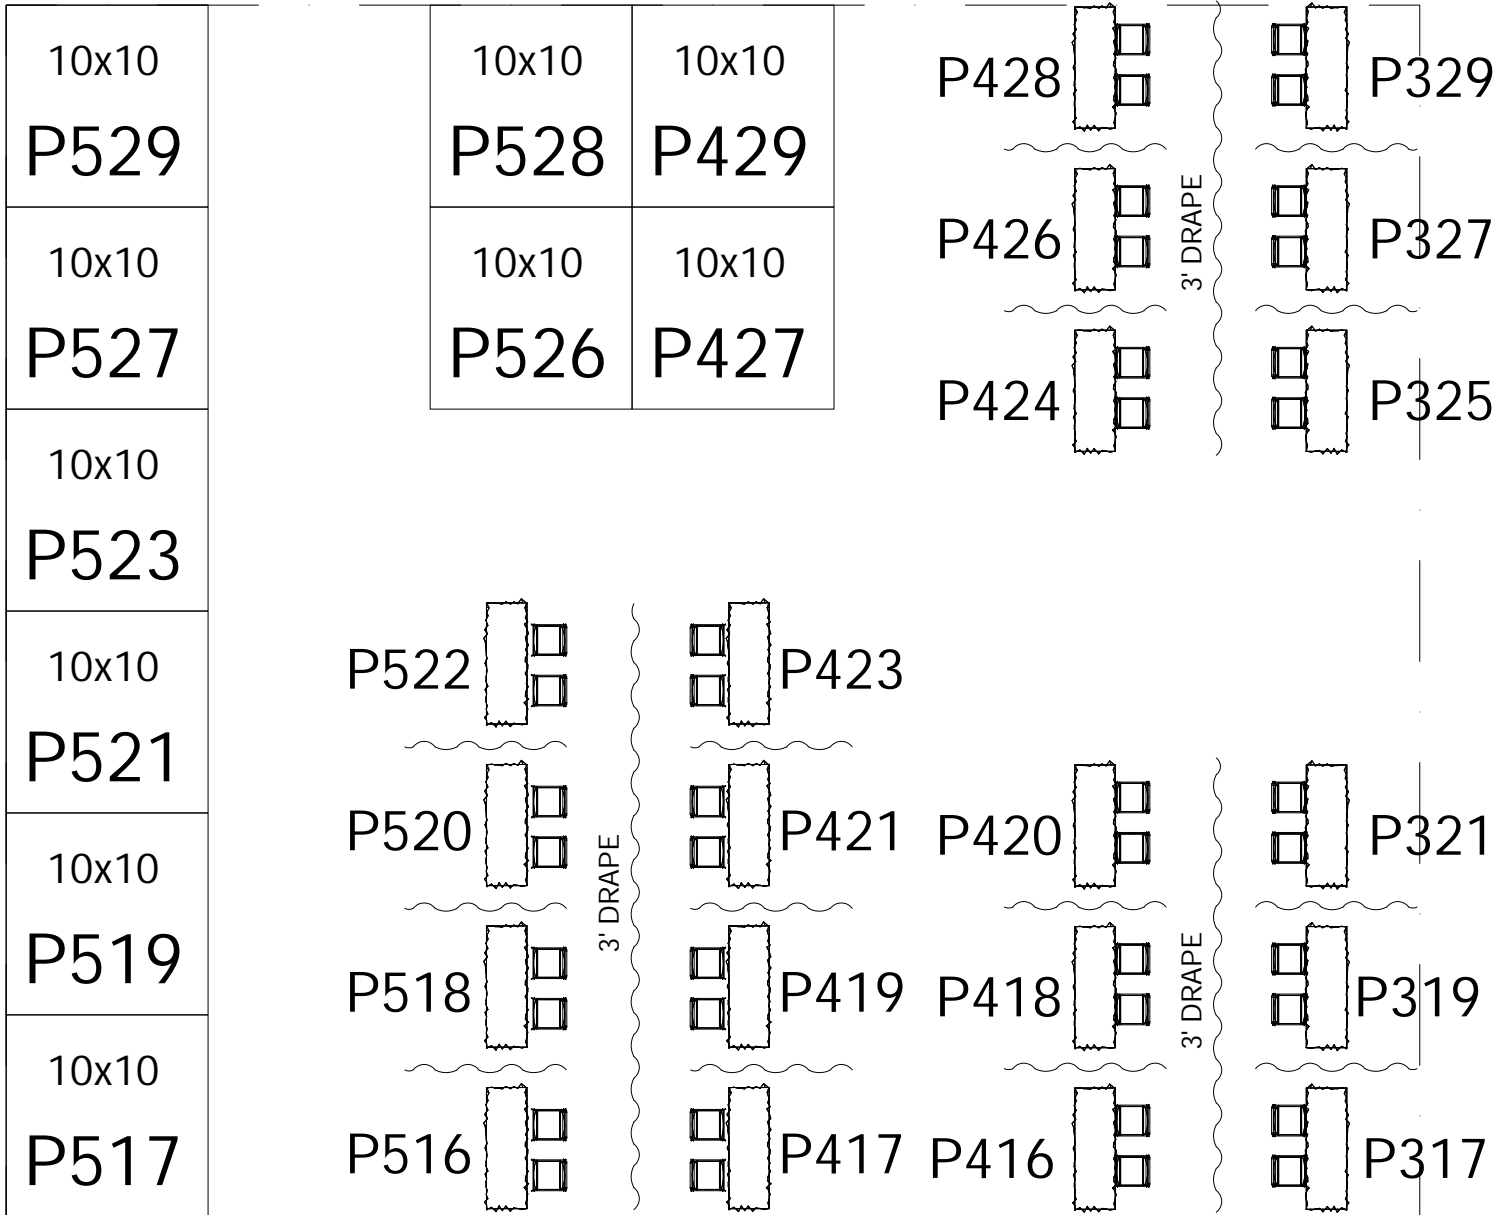

# THE Campus Safety Conference

60'x70'

## Campus Safety Pavilion